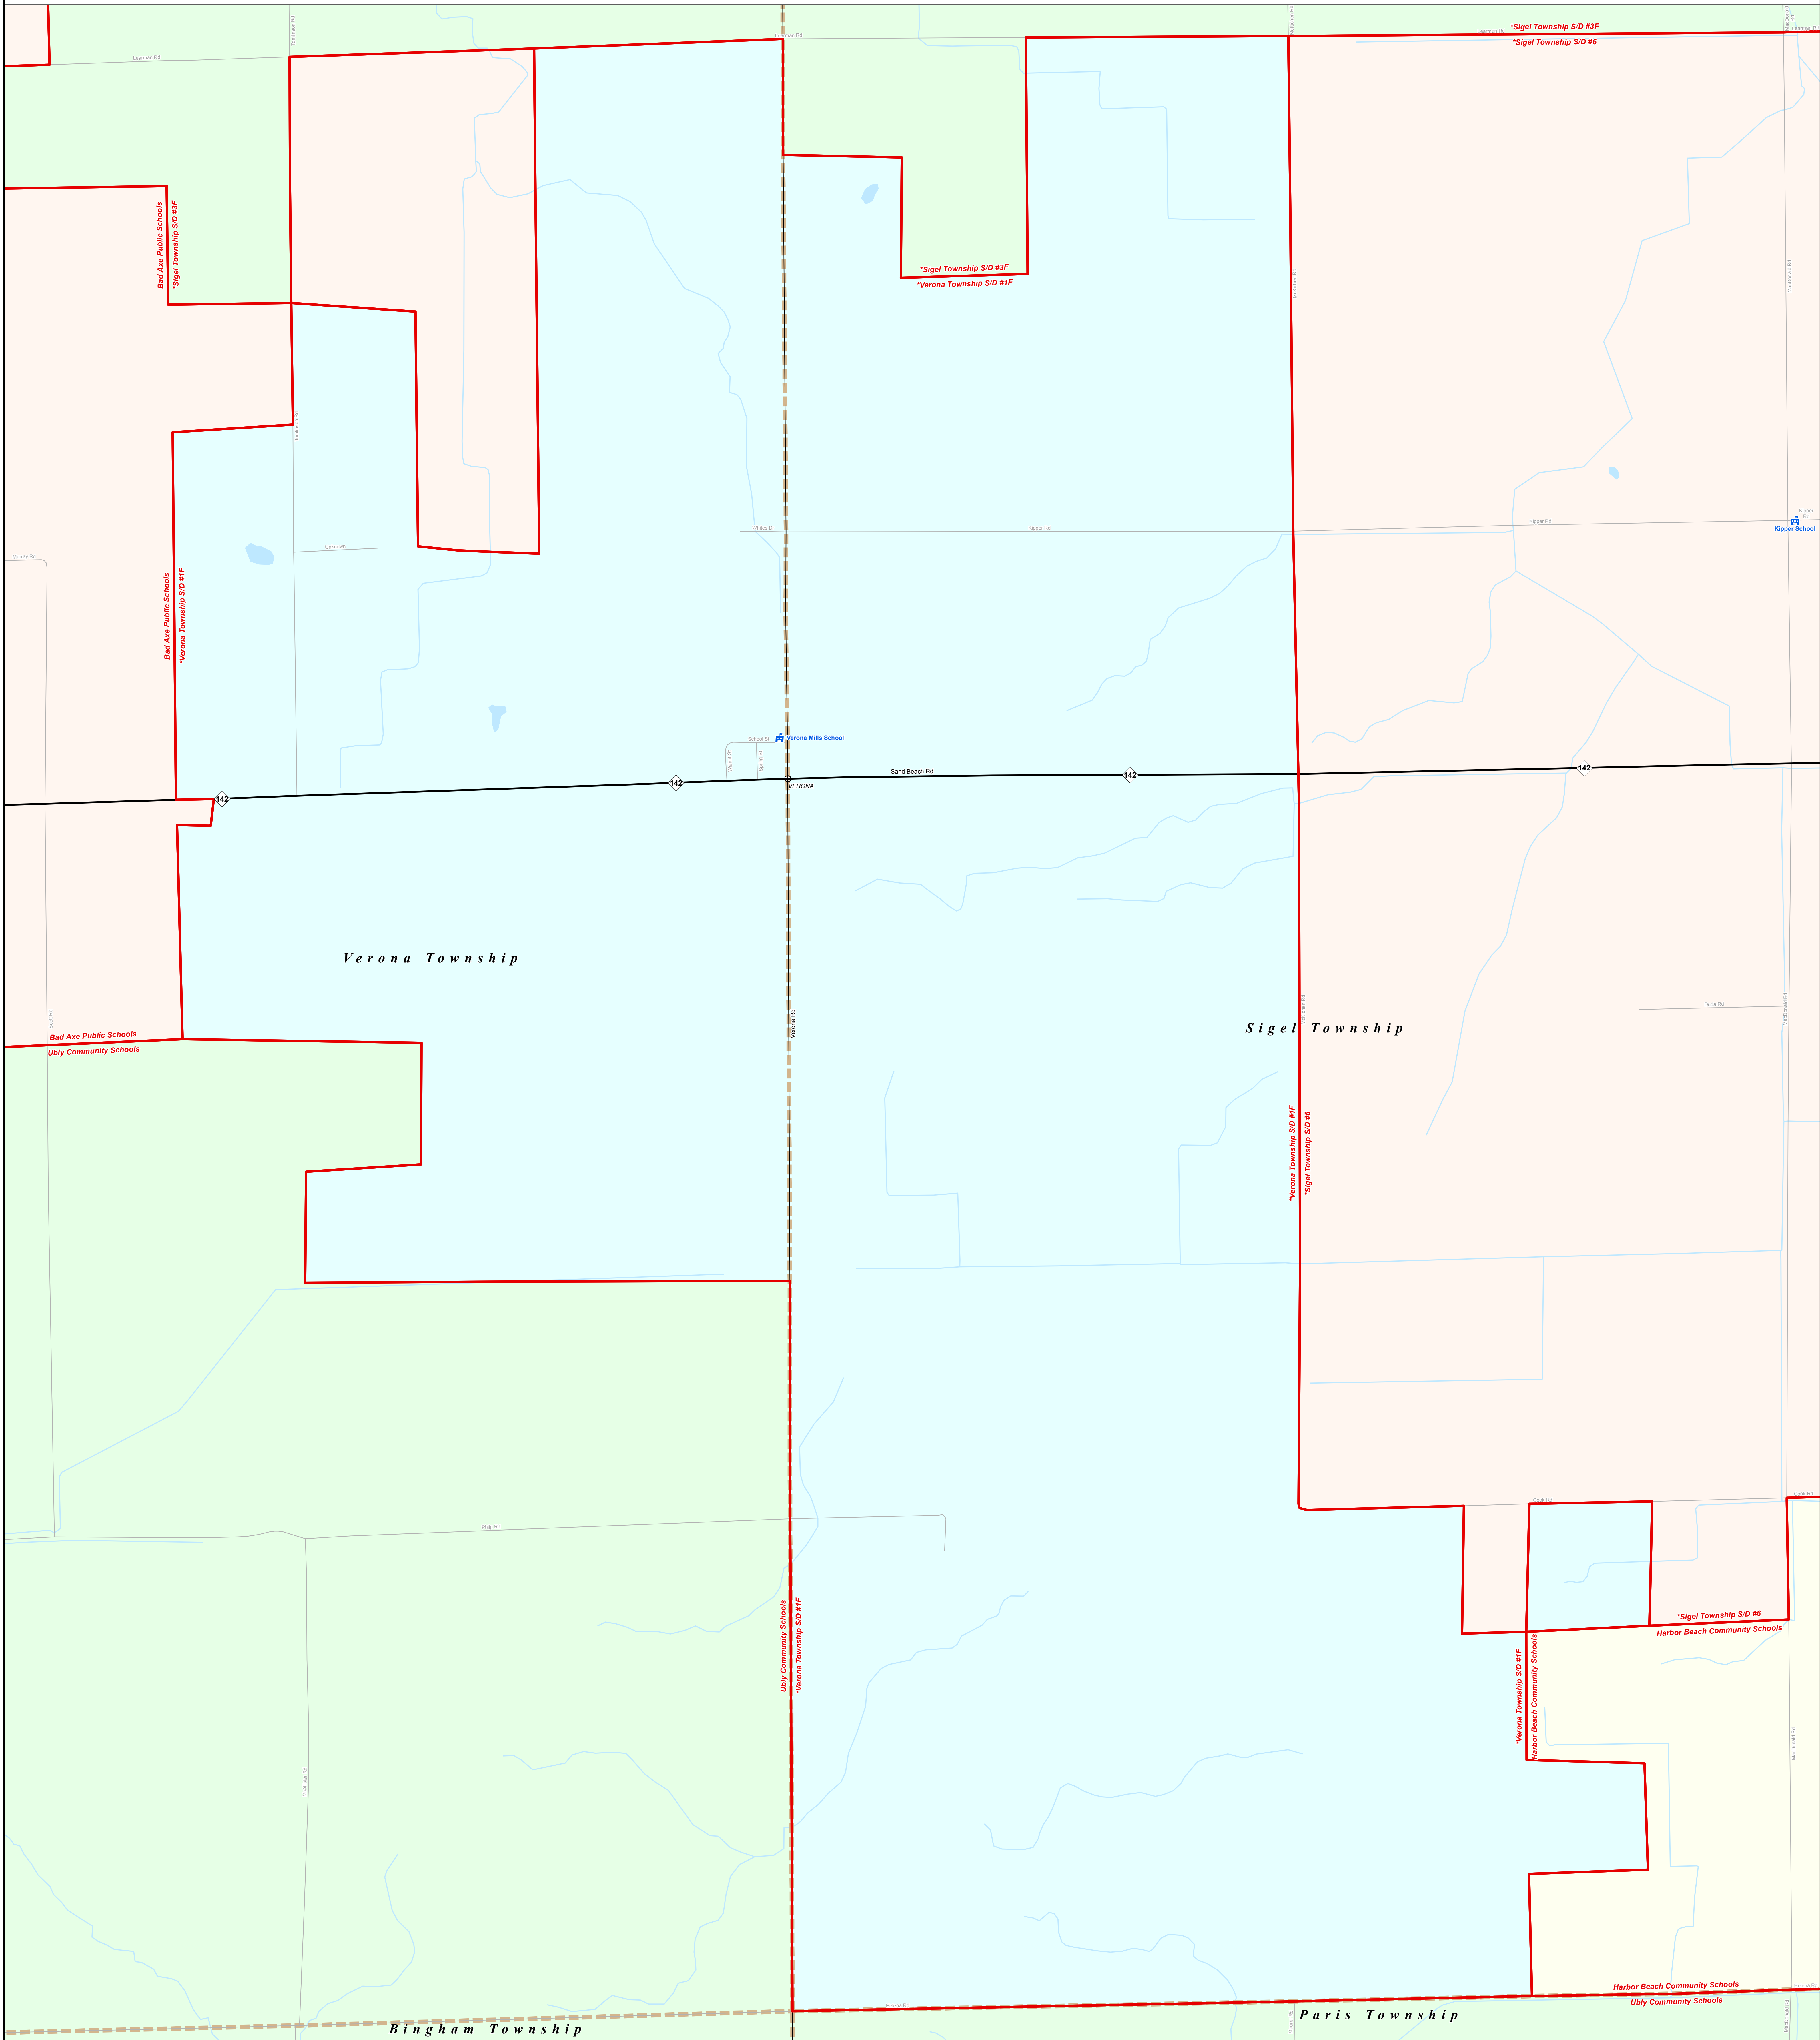

*VERONA TOWNSHIP S/D #1F

Huron ISD

*Note: Non K-12 School Districts identified with Asterisk (*) in Name

11/14/13

Legend

School District	Unincorporated Place	Railroad
County	School	Water Feature
City	Freeway	River, Stream, or Drain
Township	Highway	
Village	Primary Road	
Census Designated Place	Local Road